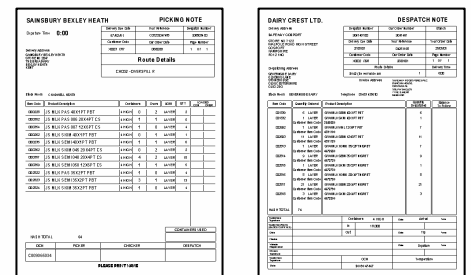

Normal pick and despatch notes.

SabreFDI on single NT server